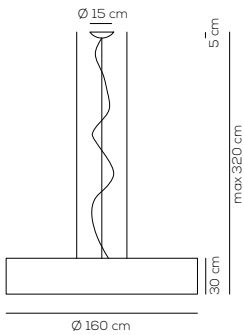

Skin

Manuel Vivian

Collezione composta da lampade da soffitto e sospensione con paralume in ecopelle. Disponibile in vari colori e dimensioni. Sorgente luminosa con attacco a vite o a LED integrato dimmerabile.

Collection consisting of ceiling and suspended lamps. The lampshade is realized with eco-leather. Available in several colours and sizes. Screw light bulb or built-in dimmable LED light source.

COLOURS

DIFFUSER COLOURS

Altri colori disponibili su richiesta / Other colors available on request.

SP SKI 160 LED

SKIN / con illuminazione verso alto e basso / with upward and downward lighting / DRIVER INCLUDED

Type	Article	Colours (lampshade)	Colours (radial diffuser)	Source
SP	SKI 160 LED	BC white	BC white	LED 98W - diffused beam 3000K* 4000K upon request
		BA ivory white	BW warm white	
		MA brown		
		NE matt black		

CE IP20 CR190 ~10719 lm* 109 lm/W* 110-240V_{ac}

example composition code **SP SKI160LED BA BW**
Casambi compatibile / Casambi compatible.

This luminaire contains a light source with the energy class E

SP SKI 160 LED _____ CUSTOMER _____ NOTES _____

NOTICE: Luminous flux (lm) and efficacy (lm/W) for all LED luminaires is estimated based on nominal ratings of the LED sources. Technical data could be subject to alteration without notice. Axo Light does not provide legal guarantee for the accuracy of this data sheet.